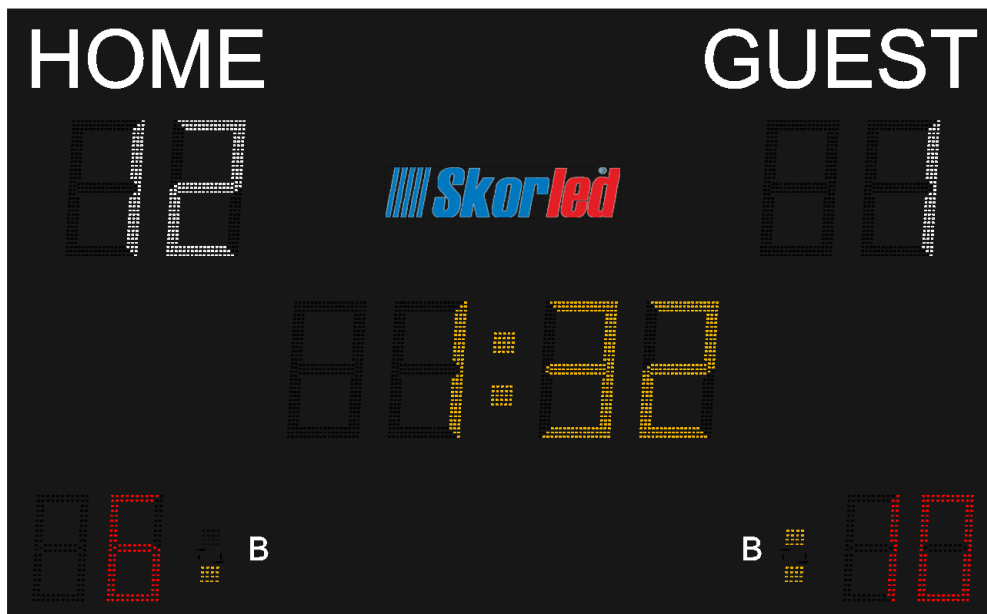

3x3 TYPE MULTISPORT HALL SCOREBOARD

Skorled
www.skorled.com

SBS – 30003

GENERAL FEATURES

- It is used for basketball, volleyball and handball games in semi-professional halls.
- It is suitable for 3x3 competitions.
- It can be preferred university halls and training halls.
- It has two different control choices with RF or wired.
- It has 100 levels of brightness.
- It has test and clock modes.
- The console system and 2 pieces of shot clock scoreboards are given with the scoreboard.

TECHNICAL PARAMETERS

Height	1350 mm
Width	2200 mm
Thickness	85 mm
Weight	40 kg
Average Power Consumption	285 W
Maximum Power Consumption	470 W
Operating Voltage	100 – 120V 200 – 240V
Operating Temperature	(-40 °C) – (+55 °C)
Protection Class	IP54
Type Of Material	Al
Guarantee Duration	2 years
Frame Color	Mat Black

DISPLAY CHARACTERISTICS

Game Clock	30 cm, yellow and 4 digits
Team Scores	30 cm, white and 2 digits per team
Team Fouls	23 cm, red and 2 digits per team
Bonus Indicator	2 yellow dots per team
Team Name	Stickers