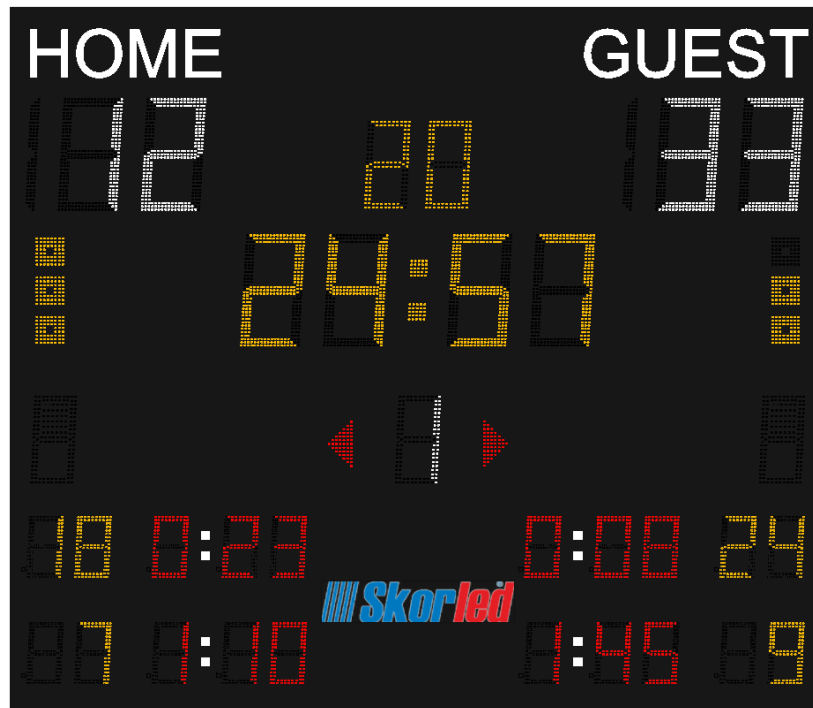

HALL TYPE MULTISPORT SCOREBOARD WITH SUSPENSION TIME

Skorled
www.skorled.com

SBS – 3000H

GENERAL FEATURES

- It is used for basketball, volleyball and handball games in semi-professional halls.
- It can be preferred university halls and training halls.
- It has two different control choices with RF or wired.
- It has 100 levels of brightness.
- It has test and clock modes.
- The console system and 2 pieces of shot clock scoreboards are given with the scoreboard.

TECHNICAL PARAMETERS

Height	1900 mm
Width	2200 mm
Thickness	85 mm
Weight	53 kg
Average Power Consumption	555 W
Maximum Power Consumption	920 W
Operating Voltage	100 – 120V 200 – 240V
Operating Temperature	(-40 °C) – (+55 °C)
Protection Class	IP54
Type Of Material	Al
Guarantee Duration	2 years
Frame Color	Mat Black

DISPLAY CHARACTERISTICS

Game Clock	30 cm, yellow and 4 digits
Period	23 cm, white and 1 digit
Team Scores	30 cm, white and 3 digits per team
Team Fouls	23 cm, red and 1 digit per team
Time-out Indicator	3 yellow dots per team
Position Indicator	1 red arrow per team
Time-out Timer	20 cm, yellow and 2 digits
Player's Number and Suspension Time Count (or display the last player foul)	16 cm, 2 yellow digits and 3 red digits per team
Team Name	Stickers