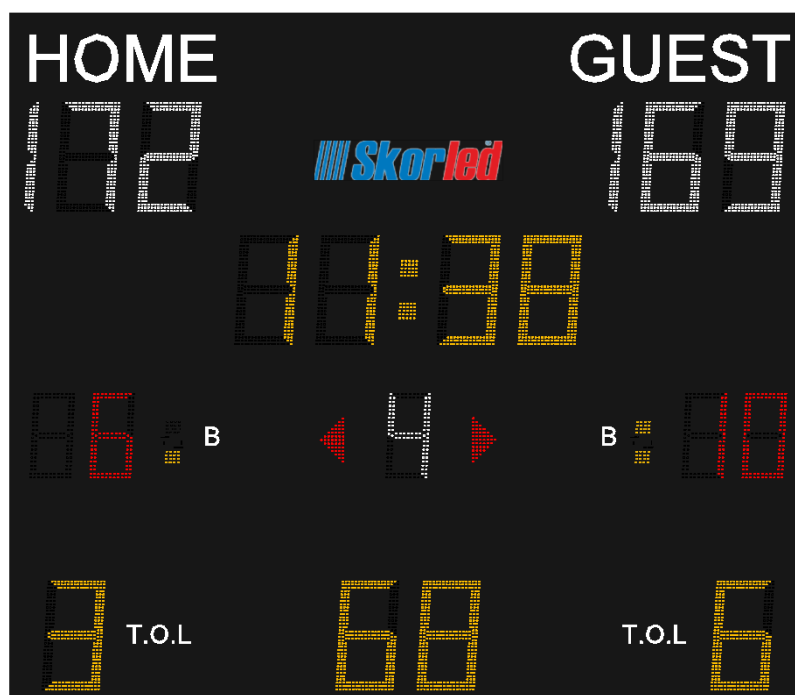

# NBA TYPE MULTISPORT HALL SCOREBOARD

**Skorled**

www.skorled.com

**SBS – 3000B**

## GENERAL FEATURES

- It is used for basketball, volleyball and handball games in semi-professional halls.
- It is suitable for NBA competitions.
- It can be preferred university halls and training halls.
- It has two different control choices with RF or wired.
- It has 100 levels of brightness.
- It has test and clock modes.
- The console system and 2 pieces of shot clock scoreboards are given with the scoreboard.

## TECHNICAL PARAMETERS

Height	1900 mm
Width	2200 mm
Thickness	85 mm
Weight	50 kg
Average Power Consumption	450 W
Maximum Power Consumption	745 W
Operating Voltage	100 – 120V 200 – 240V
Operating Temperature	(-40 °C) – (+55 °C)
Protection Class	IP54
Type Of Material	Al
Guarantee Duration	2 years
Frame Color	Mat Black

## DISPLAY CHARACTERISTICS

Game Clock	30 cm, yellow and 4 digits
Period	23 cm, white and 1 digit
Team Scores	30 cm, white and 3 digits per team
Team Fouls	23 cm, red and 2 digits per team
Time-out Indicator	30 cm, 1 yellow digit
Position Indicator	1 red arrow per team
Bonus Indicator	2 yellow dots per team
Time-out Timer	30 cm, yellow and 2 digits
Team Name	Stickers