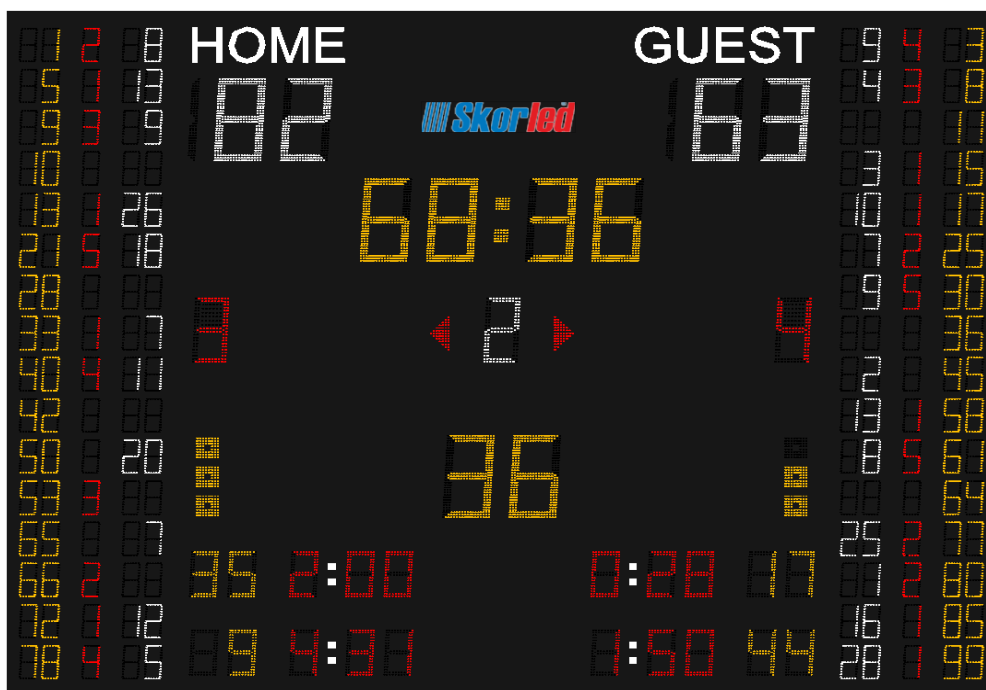

Skorled

www.skorled.com

16-LINE PROFESSIONAL MULTISPORT SCOREBOARD

SBS – 3000R

GENERAL FEATURES

- It is used for basketball, volleyball and handball games in professional halls.
- It can be preferred university halls and training halls.
- It has two different control choices with RF or wired.
- It has 100 levels of brightness.
- It has test and clock modes.
- Player numbers, his/her fouls and his/her scores are shown on the scoreboard.
- The player number and the suspension time of the suspended player can be displayed on the scoreboard during the handball games.
- The console system and 2 pieces of shot clock scoreboards are given with the scoreboard.

TECHNICAL PARAMETERS

Height	2500 mm
Width	3340 mm
Thickness	85 mm
Weight	100 kg
Average Power Consumption	1185 W
Maximum Power Consumption	1975 W
Operating Voltage	100 – 120V 200 – 240V
Operating Temperature	(-40 °C) – (+55 °C)
Protection Class	IP54
Type Of Material	Al
Guarantee Duration	2 years
Frame Color	Mat Black

DISPLAY CHARACTERISTICS

Game Clock	30 cm, yellow and 4 digits
Period	23 cm, white and 1 digit
Team Scores	30 cm, white and 3 digits per team
Team Fouls	23 cm, red and 1 digit per team
Time-out Indicator	3 yellow dots per team
Position Indicator	1 red arrow per team
Time-out Timer	30 cm, yellow and 2 digits
Player Information (Player's number and made foul number and score)	12 cm, 2 yellow digits, 1 red digit and 2 white digits per player
Team Name	Stickers
Player's Number and Suspension Time Count (or display the last player foul)	16 cm, 2 yellow digits and 3 red digits per team