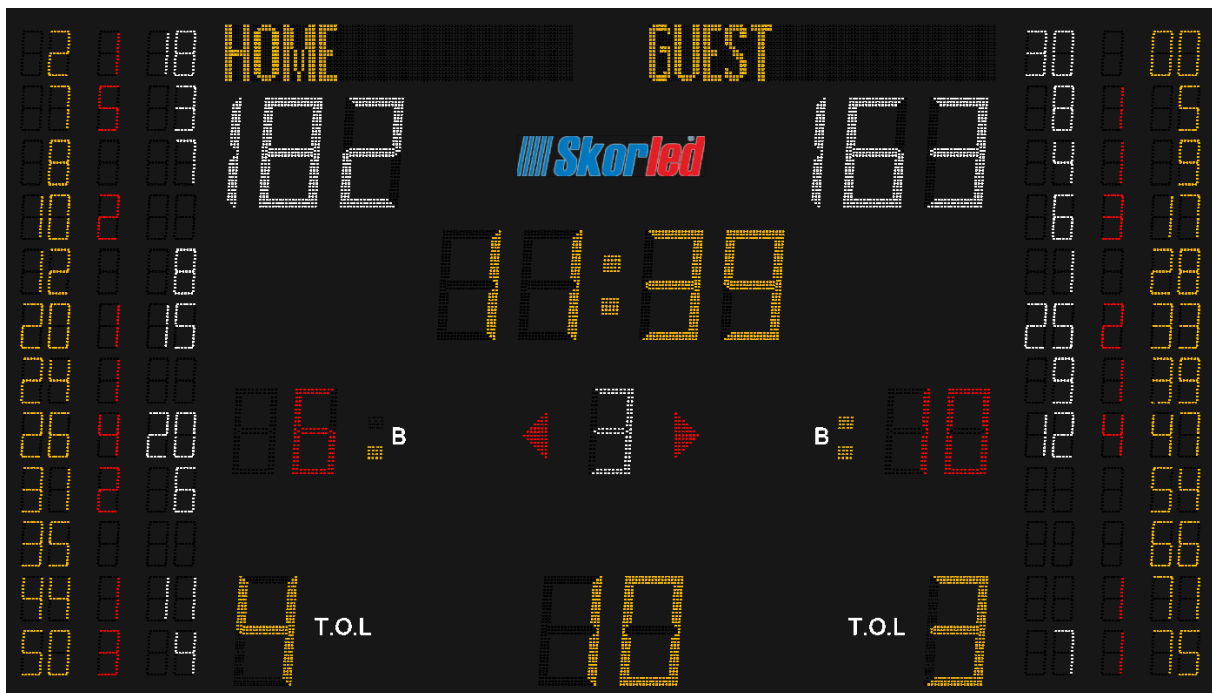

# 14-LINE NBA TYPE PROFESSIONAL MULTISPORT SCOREBOARD

**Skorled**  
www.skorled.com

**SBS – 3000TN**

## GENERAL FEATURES

- It is used for basketball, volleyball and handball games in professional halls.
- It can be preferred university halls and training halls.
- It is suitable for NBA competitions.
- It has two different control choices with RF or wired.
- It has 100 levels of brightness.
- It has test and clock modes.
- Player numbers, his/her fouls and his/her scores are shown on the scoreboard.
- The console system and 2 pieces of shot clock scoreboards are given with the scoreboard.

## TECHNICAL PARAMETERS

Height	1900 mm
Width	3340 mm
Thickness	85 mm
Weight	90 kg
Average Power Consumption	1055 W
Maximum Power Consumption	1755 W
Operating Voltage	100 – 120V 200 – 240V
Operating Temperature	(-40 °C) – (+55 °C)
Protection Class	IP54
Type Of Material	Al
Guarantee Duration	2 years
Frame Color	Mat Black

## DISPLAY CHARACTERISTICS

Game Clock	30 cm, yellow and 4 digits
Period	23 cm, white and 1 digit
Team Scores	30 cm, white and 3 digits per team
Team Fouls	23 cm, red and 2 digits per team
Time-out Indicator	30 cm, yellow and 1 digit per team
Position Indicator	1 red arrow per team
Bonus Indicator	2 yellow dots per team
Time-out Timer	30 cm, yellow and 2 digits
Player Information (Player's number, made foul number and score)	12 cm, 2 yellow digits, 1 red digit and 2 white digits per player
Team Name	16 cm, yellow and max. 12 characters per team