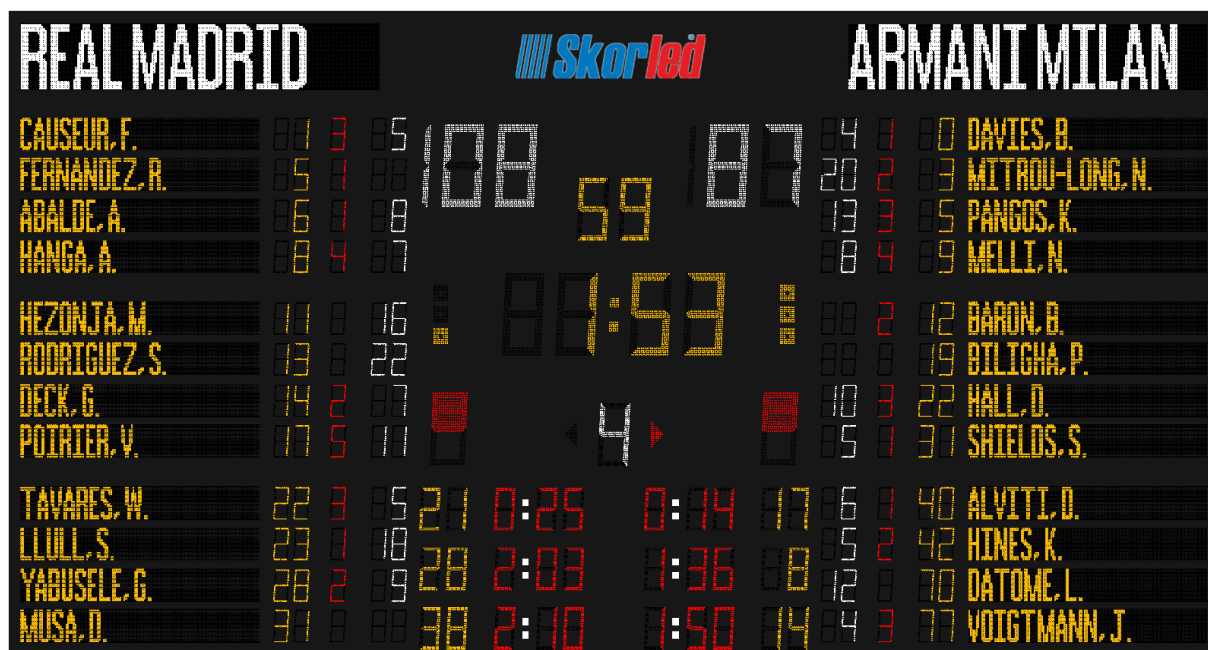

GENERAL FEATURES

- It is used for basketball, volleyball and handball games in professional halls.
- It has FIBA Certificate for Level 1.
- It has 100 levels of brightness.
- It has test and clock modes.
- Team names, player names, his/her numbers, his/her fouls and his/her scores are shown on the scoreboard.
- The player number and the suspension time of the suspended player can be displayed on the scoreboard during the handball games.
- The console system and 2 pieces of shot clock scoreboards are given with the scoreboard.

TECHNICAL PARAMETERS

Height	3150 mm
Width	6480 mm
Thickness	85 mm
Weight	325 kg
Average Power Consumption	5360 W
Maximum Power Consumption	8935 W
Operating Voltage	100 – 120V 200 – 240V
Operating Temperature	(-40 °C) – (+55 °C)
Protection Class	IP54
Type Of Material	Al
Guarantee Duration	2 years
Frame Color	Mat Black

DISPLAY CHARACTERISTICS

Game Clock	40 cm, yellow and 4 digits
Period	30 cm, white and 1 digit
Team Scores	40 cm, white and 3 digits per team
Team Fouls	35 cm, red and 1 digit per team
Time-out Indicator	3 yellow dots per team
Position Indicator	1 red arrow per team
Time-out Timer	30 cm, yellow and 2 digits
Player Information (Player's number and made foul number and score)	15 cm, 2 yellow digits, 1 red digit and 2 white digits per player
Team Name	32 cm, white and max. 12 characters per team
Player's Number and Suspension Time Count (or display the last player foul)	16 cm, 2 yellow digits and 3 red digits per team
Player Name	16 cm, yellow and max. 16 characters per player