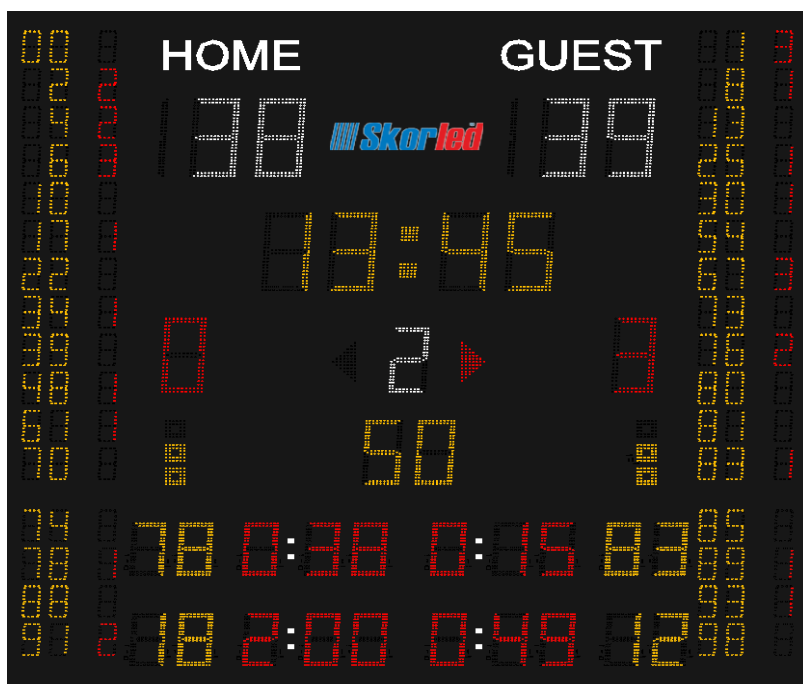

DISPLAY CHARACTERISTICS

Game Clock	25 cm, yellow and 4 digits
Period	20 cm, white and 1 digit
Team Scores	25 cm, white and 3 digits per team
Team Fouls	23 cm, red and 1 digit per team
Time-out Indicator	3 yellow dots per team
Position Indicator	1 red arrow per team
Time-out Timer	20 cm, yellow and 2 digits
Player Information (Player's number and made foul number)	10 cm, 2 yellow digits and 1 red digit per player
Team Name	Stickers

The best score is quality

16-LINE SEMI-PROFESSIONAL MULTISPORT SCOREBOARD

SBS – 2000R

GENERAL FEATURES

- It is used for basketball, volleyball and handball games in semi-professional halls.
- It can be preferred university halls and training halls.
- It has two different control choices with RF or wired.
- It has 100 levels of brightness.
- It has test and clock modes.
- Player numbers and his/her fouls are shown on the scoreboard.
- The player number and the suspension time of the suspended player can be displayed on the scoreboard during the handball games.
- The console system and 2 pieces of shot clock scoreboards are given with the scoreboard.

DISPLAY CHARACTERISTICS

Game Clock	25 cm, yellow and 4 digits
Period	20 cm, white and 1 digit
Team Scores	25 cm, white and 3 digits per team
Team Fouls	23 cm, red and 1 digit per team
Time-out Indicator	3 yellow dots per team
Position Indicator	1 red arrow per team
Time-out Timer	20 cm, yellow and 2 digits
Player Information (Player's number and made foul number)	10 cm, 2 yellow digits and 1 red digit per player
Team Name	Stickers
Player's Number and Suspension Time Count (or display the last player foul)	16 cm, 2 yellow digits and 3 red digits per team