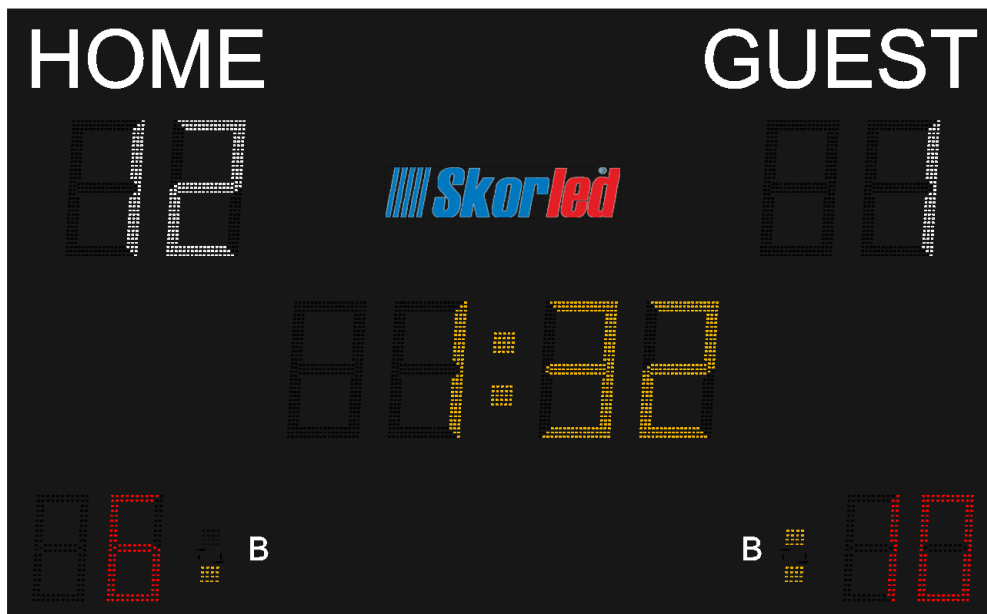

# 3x3 TYPE MULTISPORT HALL SCOREBOARD

**Skorled**  
www.skorled.com

SBS – 30003

## GENERAL FEATURES

- It is used for basketball, volleyball and handball games in semi-professional halls.
- It is suitable for 3x3 competitions.
- It can be preferred university halls and training halls.
- It has two different control choices with RF or wired.
- It has 100 levels of brightness.
- It has test and clock modes.
- The console system and 2 pieces of shot clock scoreboards are given with the scoreboard.

## TECHNICAL PARAMETERS

Height	1350 mm
Width	2200 mm
Thickness	85 mm
Weight	40 kg
Average Power Consumption	205 W
Maximum Power Consumption	340 W
Operating Voltage	100 – 120V 200 – 240V
Operating Temperature	(-40 °C) – (+55 °C)
Protection Class	IP54
Type Of Material	Al
Guarantee Duration	2 years
Frame Color	Mat Black

## DISPLAY CHARACTERISTICS

Game Clock	30 cm, yellow and 4 digits
Team Scores	30 cm, white and 2 digits per team
Team Fouls	23 cm, red and 2 digits per team
Bonus Indicator	2 yellow dots per team
Team Name	Stickers