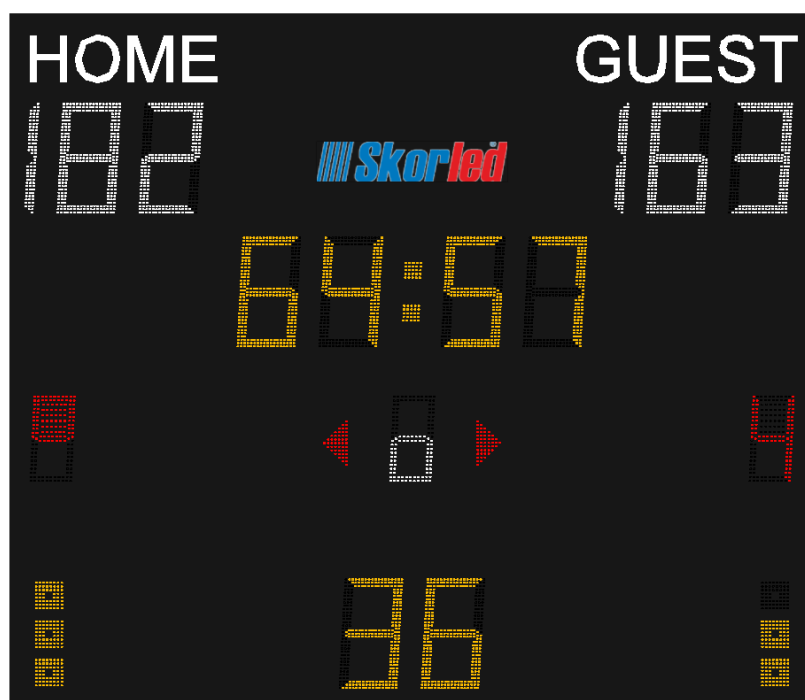

HALL TYPE MULTISPORT SCOREBOARD

Skorled

www.skorled.com

SBS – 3000A

GENERAL FEATURES

- It is used for basketball, volleyball and handball games in semi-professional halls.
- It can be preferred university halls and training halls.
- It has two different control choices with RF or wired.
- It has 100 levels of brightness.
- It has test and clock modes.
- The console system and 2 pieces of shot clock scoreboards are given with the scoreboard.

TECHNICAL PARAMETERS

Height	1900 mm
Width	2200 mm
Thickness	85 mm
Weight	50 kg
Average Power Consumption	280 W
Maximum Power Consumption	465 W
Operating Voltage	100 – 120V 200 – 240V
Operating Temperature	(-40 °C) – (+55 °C)
Protection Class	IP54
Type Of Material	Al
Guarantee Duration	2 years
Frame Color	Mat Black

DISPLAY CHARACTERISTICS

Game Clock	30 cm, yellow and 4 digits
Period	23 cm, white and 1 digit
Team Scores	30 cm, white and 3 digits per team
Team Fouls	23 cm, red and 1 digit per team
Time-out Indicator	3 yellow dots per team
Position Indicator	1 red arrow per team
Time-out Timer	30 cm, yellow and 2 digits
Team Name	Stickers

DISPLAY CHARACTERISTICS

Game Clock	30 cm, yellow and 4 digits
Period	23 cm, white and 1 digit
Team Scores	30 cm, white and 3 digits per team
Team Fouls	23 cm, red and 1 digit per team
Time-out Indicator	3 yellow dots per team
Position Indicator	1 red arrow per team
Time-out Timer	20 cm, yellow and 2 digits
Player's Number and Suspension Time Count (or display the last player foul)	16 cm, 2 yellow digits and 3 red digits per team
Team Name	Stickers