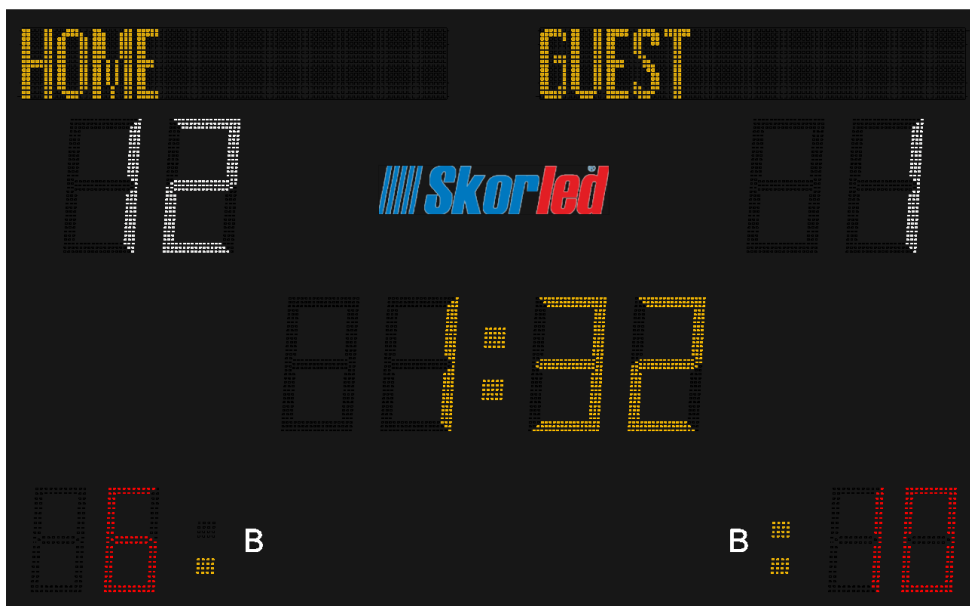

3x3 TYPE MULTISPORT HALL SCOREBOARD

Skorled
www.skorled.com

SBS – 3000T3

GENERAL FEATURES

- It is used for basketball, volleyball and handball games in semi-professional halls.
- It is suitable for 3x3 competitions.
- It can be preferred university halls and training halls.
- It has two different control choices with RF or wired.
- It has 100 levels of brightness.
- It has test and clock modes.
- The console system and 2 pieces of shot clock scoreboards are given with the scoreboard.

TECHNICAL PARAMETERS

Height	1350 mm
Width	2200 mm
Thickness	85 mm
Weight	45 kg
Average Power Consumption	400 W
Maximum Power Consumption	665 W
Operating Voltage	100 – 120V 200 – 240V
Operating Temperature	(-40 °C) – (+55 °C)
Protection Class	IP54
Type Of Material	Al
Guarantee Duration	2 years
Frame Color	Mat Black

DISPLAY CHARACTERISTICS

Game Clock	30 cm, yellow and 4 digits
Team Scores	30 cm, white and 2 digits per team
Team Fouls	23 cm, red and 2 digits per team
Bonus Indicator	2 yellow dots per team
Team Name	16 cm, yellow and max. 12 characters per team