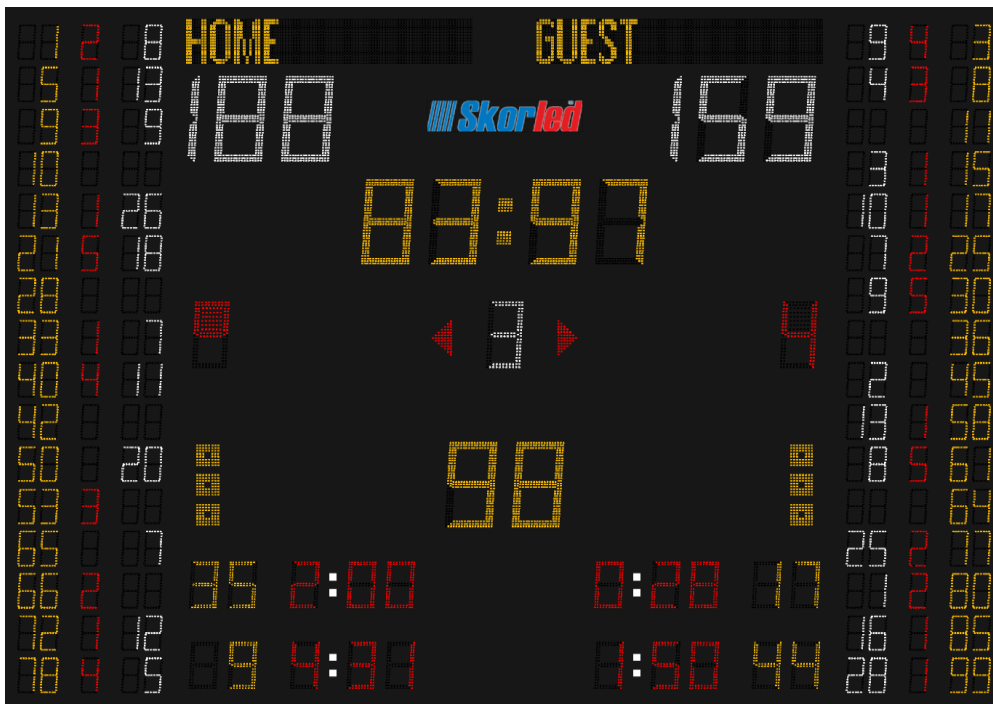

### DISPLAY CHARACTERISTICS

Game Clock	30 cm, yellow and 4 digits
Period	23 cm, white and 1 digit
Team Scores	30 cm, white and 3 digits per team
Team Fouls	23 cm, red and 1 digit per team
Time-out Indicator	3 yellow dots per team
Position Indicator	1 red arrow per team
Time-out Timer	30 cm, yellow and 2 digits
Player Information (Player's number, made foul number and score)	12 cm, 2 yellow digits, 1 red digit and 2 white digits per player
Team Name	16 cm, yellow and max. 12 characters per team

# 16-LINE FIBA LEVEL 2 TYPE SCOREBOARD

**Skorled**  
www.skorled.com

**SBS – 3000TR**

## GENERAL FEATURES

- It is used for basketball, volleyball and handball games in professional halls.
- It can be preferred university halls and training halls.
- It has FIBA Certificate for Level 2.
- It has two different control choices with RF or wired.
- It has 100 levels of brightness.
- It has test and clock modes.
- Player numbers, his/her fouls and his/her scores are shown on the scoreboard.
- The player number and the suspension time of the suspended player can be displayed on the scoreboard during the handball games.
- The console system and 2 pieces of shot clock scoreboards are given with the scoreboard.

## DISPLAY CHARACTERISTICS

Game Clock	30 cm, yellow and 4 digits
Period	23 cm, white and 1 digit
Team Scores	30 cm, white and 3 digits per team
Team Fouls	23 cm, red and 1 digit per team
Time-out Indicator	3 yellow dots per team
Position Indicator	1 red arrow per team
Time-out Timer	30 cm, yellow and 2 digits
Player Information (Player's number and made foul number and score)	12 cm, 2 yellow digits, 1 red digit and 2 white digits per player
Team Name	16 cm, yellow and max. 12 characters per team
Player's Number and Suspension Time Count (or display the last player foul)	16 cm, 2 yellow digits and 3 red digits per team