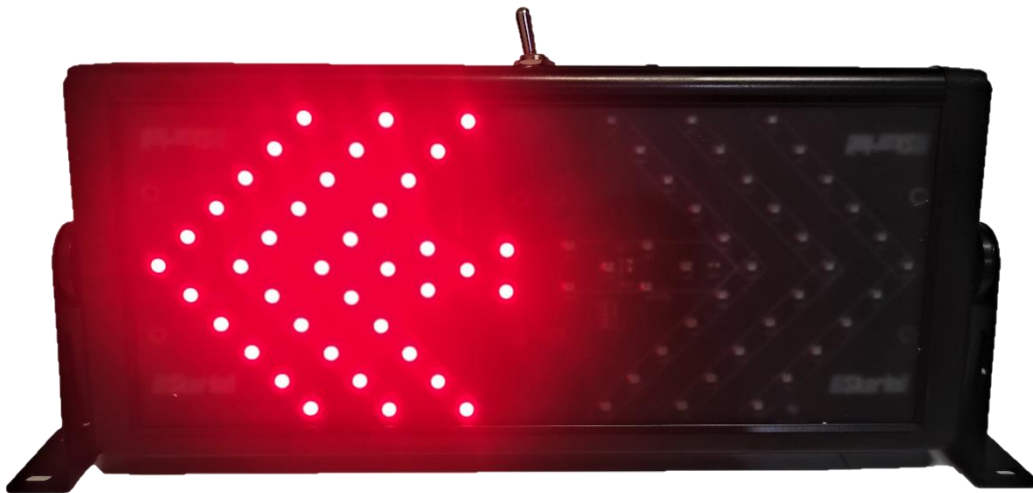

DISPLAY CHARACTERISTICS

Shot Clock 25 cm, red and 2 digits

The best score is quality

GENERAL FEATURES

- It is used in basketball games.
- It is placed on the backboard.
- The time-out can be also displayed.

The best score is quality

FOUR SIDED DIGITAL TEAM FOUL MARKERS

Skorled

www.skorled.com

SKL – TFM – V1

GENERAL FEATURES

- It is used in basketball games.
- It is placed on the right and left of the referee table.
- After a team picks up fourth foul, the marker appears completely red.
- It works synchronously with the main console.
- It can also work independently of the main console.
- It has FIBA approved certificate.

DISPLAY CHARACTERISTICS

Team Foul	32 cm, red and 1 digit
-----------	------------------------

The best score is quality

POSSESSION ARROW INDICATOR

Skorled

www.skorled.com

SYG

GENERAL FEATURES

- It is used in basketball, volleyball and handball games.
- It is placed in the center of the referee table.
- It is used to indicate the attacking team.
- It works independently of the main console.
- It has FIBA approved certificate.