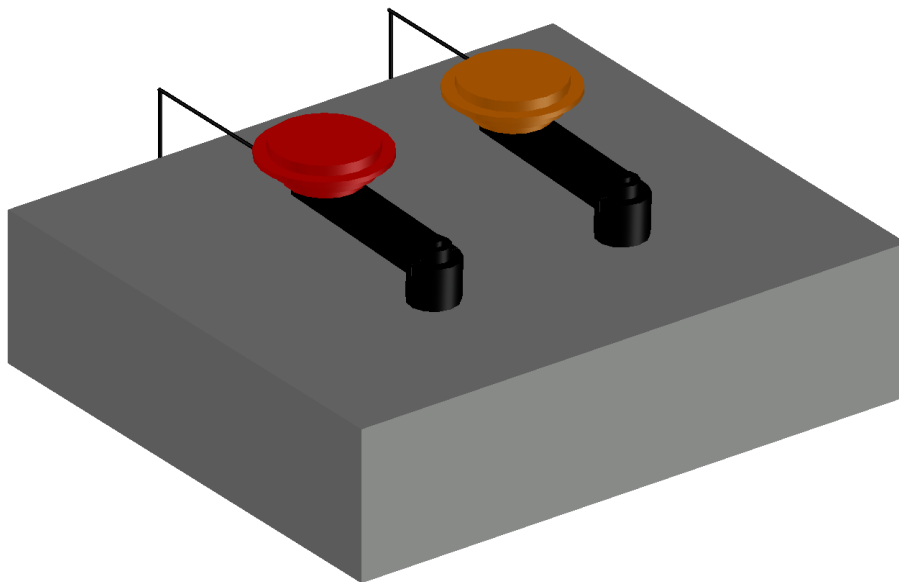

GENERAL FEATURES

- It is usually located above the scoreboard. However, it can be placed anywhere desired.

TECHNICAL PARAMETERS

Height	175 mm
Width	215 mm
Thickness	55 mm
Weight	3.5 kg
Sound Intensity	120 dB
Average Power Consumption	50 W
Maximum Power Consumption	180 W
Operating Voltage	100 – 120V 200 – 240V
Operating Temperature	(-40 °C) – (+55 °C)
Protection Class	IP54
Guarantee Duration	2 years
Frame Color	Gray