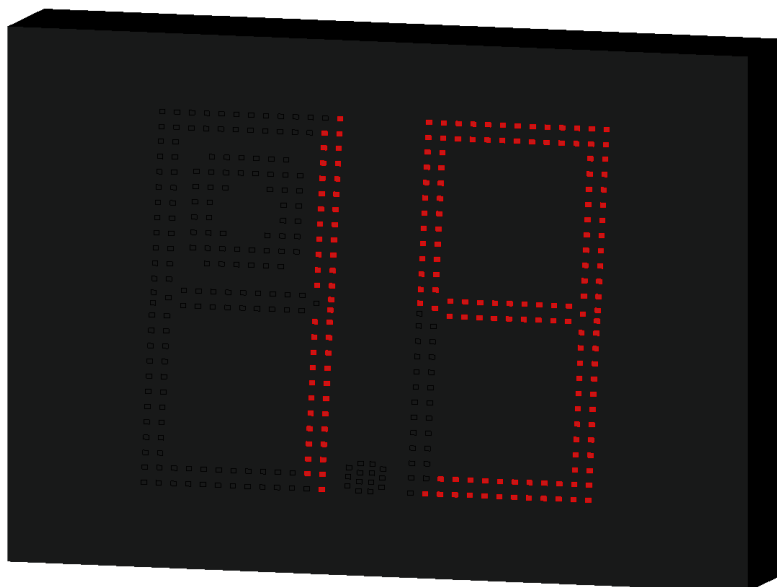

SHOT CLOCK

S24

Skorled

www.skorled.com

GENERAL FEATURES

- It is used in basketball games.
- It is placed on the backboard.

TECHNICAL PARAMETERS

Height	350 mm
Width	500 mm
Thickness	85 mm
Weight	4.5 kg
Average Power Consumption	30 W
Maximum Power Consumption	45 W
Operating Voltage	100 – 120V 200 – 240V
Operating Temperature	(-40 °C) – (+55 °C)
Protection Class	IP54
Type Of Material	Al
Guarantee Duration	2 years
Frame Color	Mat Black

DISPLAY CHARACTERISTICS

Shot Clock 25 cm, red and 2 digits

The best score is quality

GENERAL FEATURES

- It is used in basketball games.
- It is placed on the backboard.
- The time-out can be also displayed.

TECHNICAL PARAMETERS

Height	550 mm
Width	510 mm
Thickness	85 mm
Weight	6 kg
Average Power Consumption	60 W
Maximum Power Consumption	95 W
Operating Voltage	100 – 120V 200 – 240V
Operating Temperature	(-40 °C) – (+55 °C)
Protection Class	IP54
Type Of Material	Al
Guarantee Duration	2 years
Frame Color	Mat Black

**TECHNICAL PARAMETERS**

Height	185 mm
Width	340 mm
Thickness	70 mm
Weight	2 kg
Average Power Consumption	6 W
Maximum Power Consumption	50 W
Operating Voltage	10.8V / 16.8V
Operating Temperature	(-40 °C) – (+55 °C)
Protection Class	IP54
Type Of Material	Al
Guarantee Duration	2 years
Frame Color	Gray