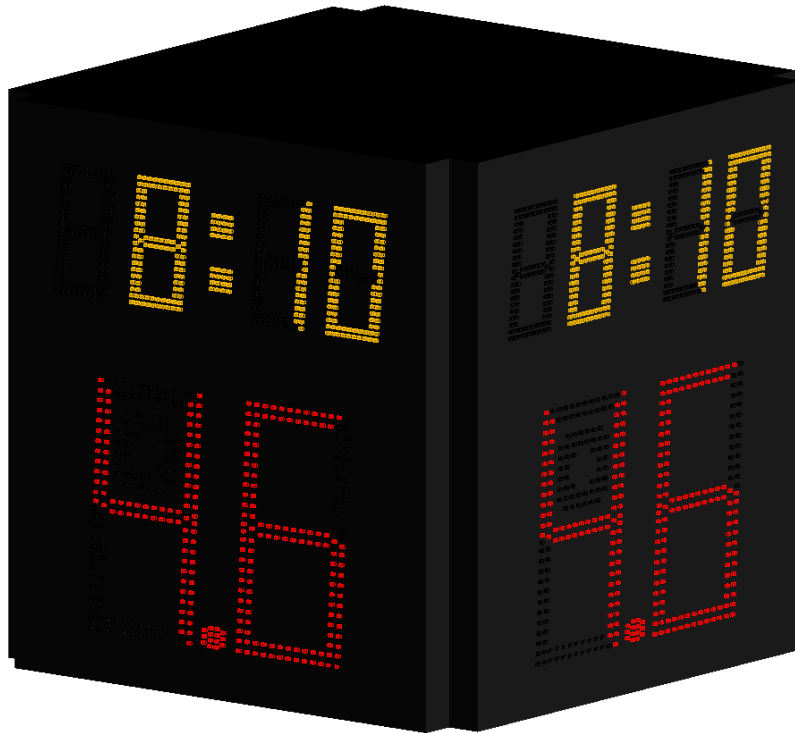

DISPLAY CHARACTERISTICS

Shot Clock 25 cm, red and 2 digits

The best score is quality

GENERAL FEATURES

- It is used in basketball games.
- It is placed on the backboard.
- The time-out can be also displayed.

DISPLAY CHARACTERISTICS

Game Clock	13 cm, yellow and 4 digits
Shot Clock	25 cm, red and 2 digits

SHOT CLOCK

S24 – 4Y

Skorled

www.skorled.com

FIBA
APPROVED
EQUIPMENT

GENERAL FEATURES

- It is used in basketball games.
- It is placed on the backboard.
- The time-out can be also displayed.

TECHNICAL PARAMETERS

Height	550 mm
Width	580 mm
Thickness	500 mm
Weight	20 kg
Average Power Consumption	225 W
Maximum Power Consumption	375 W
Operating Voltage	100 – 120V 200 – 240V
Operating Temperature	(-40 °C) – (+55 °C)
Protection Class	IP54
Type Of Material	Al
Guarantee Duration	2 years
Frame Color	Mat Black

DISPLAY CHARACTERISTICS

Game Clock	13 cm, yellow and 4 digits
Shot Clock	25 cm, red and 2 digits

The best score is quality

GENERAL FEATURES

- It is used to manage basketball, volleyball and handball matches.
- It has FIBA approved.
- Match data can be followed faster thanks to its user friendly interface.
- It can be produced optionally with or without RF.
- Since it has a colorful 7-inch TFT, match data of both teams and players can be followed on the screen during the match.
- There is a scoreboard, program update, shot clock console and game time console outputs on the main console.
- It has 3x3 and NBA support according to the scoreboard model.
- It can be used with shot clock console (S24K) and game time console (SKL-BGS-V1).